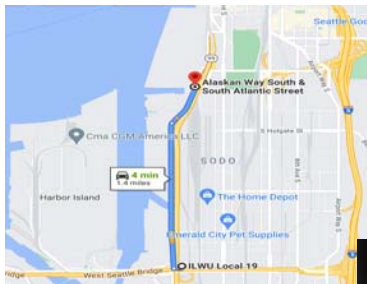

3rd Annual Juneteenth March & Rally

Monday June 20, 2022

*Come join the west coast stop-work action
to Commemorate Juneteenth*
EMANCIPATION DAY ALL DAY LONG!

(Photo credit: Patrick Sand/West Seattle Blog)

(Photo credit: Patrick Sand/West Seattle Blog)

(Photos credited: Renton Juneteenth Festival)

MARCH / CAR RALLY!

**FROM THE ILWU LOCAL 19 HALL @ 11:00 am
TO TERMINAL 46 MAIN TRUCK ENTRANCE**

(Alaskan Way S. & S. Atlantic St)

GUEST SPEAKERS & MUSIC ON THE WATERFRONT

AT TERMINAL 46

FROM 12:00 - 2:00 pm

Brought to you by:

ILWU Locals 19 & 52, A. Philip Randolph Institute Seattle Chapter, the MLK Labor Council, Organized Workers for Labor Solidarity, Solutionary Rail & The Back-bone Campaign, ML King County Labor for Black Lives, APALA-Seattle, Washington State Labor Council, Washington State District Council, CBTU-Seattle, LELO, UFCW Local 3000, LIUNA Local 242, IAM Local 951, Mothers for Police Accountability, Partners for Social Change, and all other supporting organizations of the Committee To Stop Police Terror & End Systemic Racism-Seattle (Instagram@stoppoliceterrorseattle)